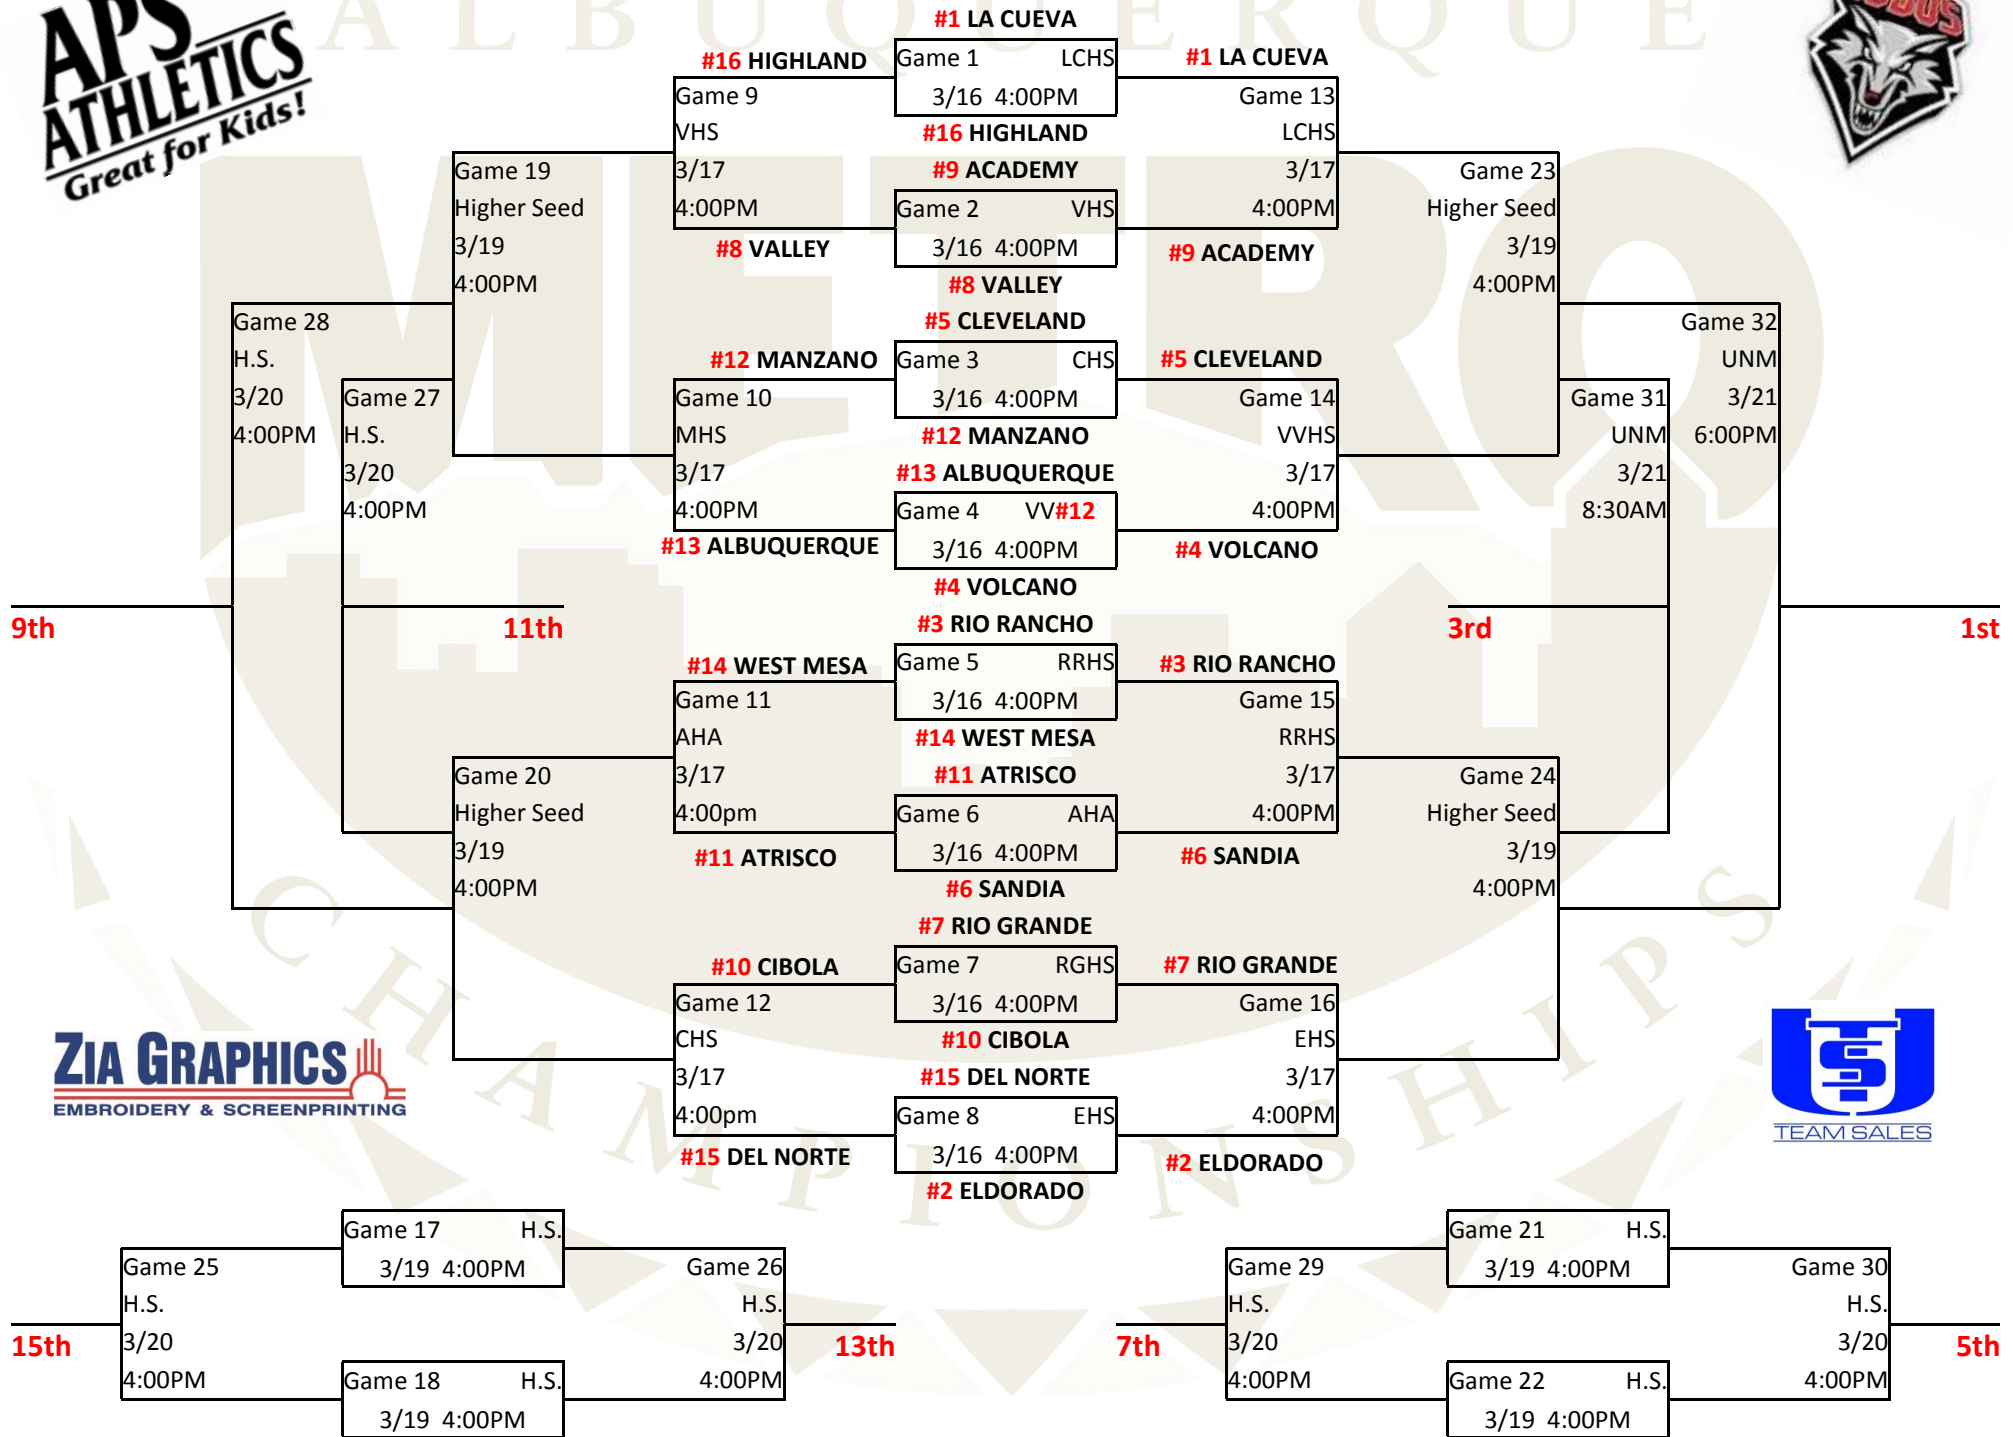

2014-2015 Albuquerque Metro Baseball Championships

HIGHEST SEED IS THE HOME TEAM

ALBUQUERQUE METRO CHAMPIONSHIPS BASEBALL GAME LIST

| Game Number | Date | HOME | AWAY | Site | Time |
|-------------|-----------|------------------|---------------------|----------------------|---------|
| 1 | 3/16/2015 | La Cueva | Highland | LCCHS | 4:00PM |
| 2 | 3/16/2015 | Valley | Albuquerque Academy | VHS | 4:00PM |
| 3 | 3/16/2015 | Cleveland | Manzano | CLEVELAND | 4:00PM |
| 4 | 3/16/2015 | Volcano Vista | Albuquerque | VVHS | 4:00PM |
| 5 | 3/16/2015 | Rio Rancho | West Mesa | RIO RANCHO | 4:00PM |
| 6 | 3/16/2015 | Sandia | Atrisco Heritage | SHS | 4:00PM |
| 7 | 3/16/2015 | Rio Grande | Cibola | RGHS | 4:00PM |
| 8 | 3/16/2015 | Eldorado | Del Norte | EHS | 4:00PM |
| 9 | 3/17/2015 | Valley | Highland | VHS | 4:00PM |
| 10 | 3/17/2015 | Manzano | Albuquerque | MHS | 4:00PM |
| 11 | 3/17/2015 | Atrisco Heritage | West Mesa | AHA | 4:00PM |
| 12 | 3/17/2015 | Cibola | Del Norte | CHS | 4:00 PM |
| 13 | 3/17/2015 | La Cueva | Albuquerque Academy | LCCHS | 4:00PM |
| 14 | 3/17/2015 | Volcano Vista | Cleveland | VVHS | 4:00PM |
| 15 | 3/17/2015 | Rio Rancho | Sandia | Rio Rancho | 4:00PM |
| 16 | 3/17/2015 | Eldorado | Rio Grande | EHS | 4:00PM |
| 17 | 3/19/2015 | | | HOME OF HIGHER SEED | 4:00PM |
| 18 | 3/19/2015 | | | HOME OF HIGHER SEED | 4:00PM |
| 19 | 3/19/2015 | | | HOME OF HIGHER SEED | 4:00PM |
| 20 | 3/19/2015 | | | HOME OF HIGHER SEED | 4:00PM |
| 21 | 3/19/2015 | | | HOME OF HIGHER SEED | 4:00PM |
| 22 | 3/19/2015 | | | HOME OF HIGHER SEED | 4:00PM |
| 23 | 3/19/2015 | | | HOME OF HIGHER SEED | 4:00PM |
| 24 | 3/19/2015 | | | HOME OF HIGHER SEED | 4:00PM |
| 25 | 3/20/2015 | | | HOME OF HIGHER SEED | 4:00PM |
| 26 | 3/20/2015 | | | HOME OF HIGHER SEED | 4:00PM |
| 27 | 3/20/2015 | | | HOME OF HIGHER SEED | 4:00PM |
| 28 | 3/20/2015 | | | HOME OF HIGHER SEED | 4:00PM |
| 29 | 3/20/2015 | | | HOME OF HIGHER SEED | 4:00PM |
| 30 | 3/20/2015 | | | HOME OF HIGHER SEED | 4:00PM |
| 31 | 3/21/2015 | | | UNM Baseball Stadium | 8:30AM |
| 32 | 3/21/2015 | | | UNM Baseball Stadium | 6:00PM |