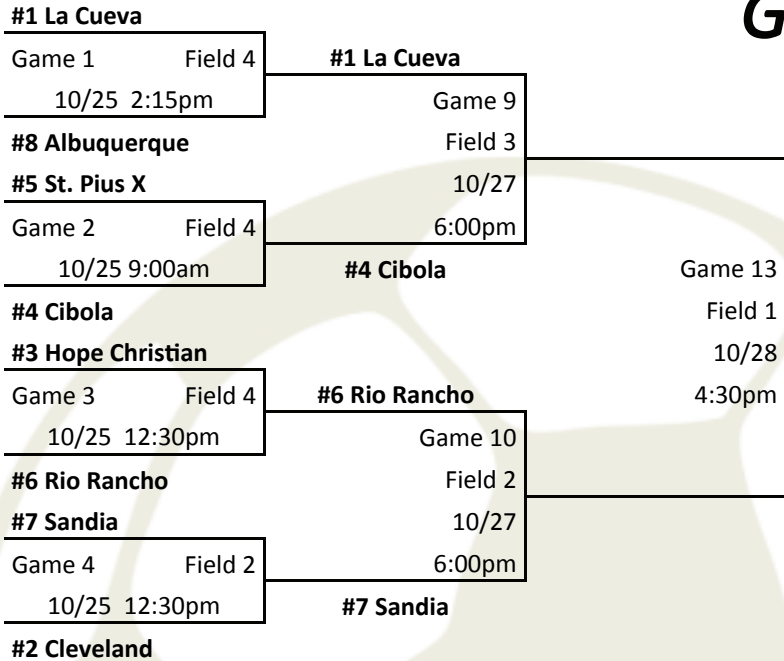

GIRLS SOCCER BRACKETS

APS SOCCER COMPLEX 2014-2015

Gold Bracket

Silver Bracket

HIGHEST SEED IS THE HOME TEAM