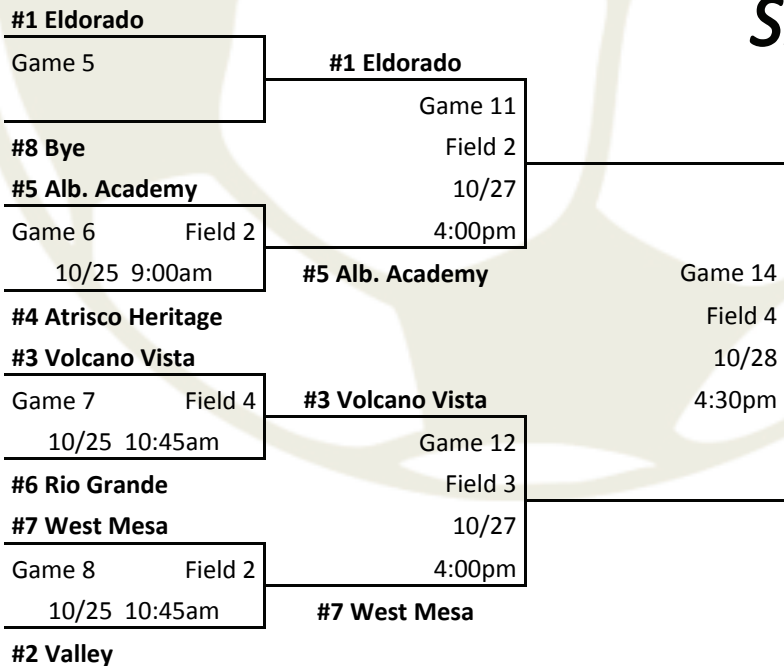

GIRLS SOCCER BRACKETS

APS SOCCER COMPLEX 2014-2015

Gold Bracket

Silver Bracket

HIGHEST SEED IS THE HOME TEAM