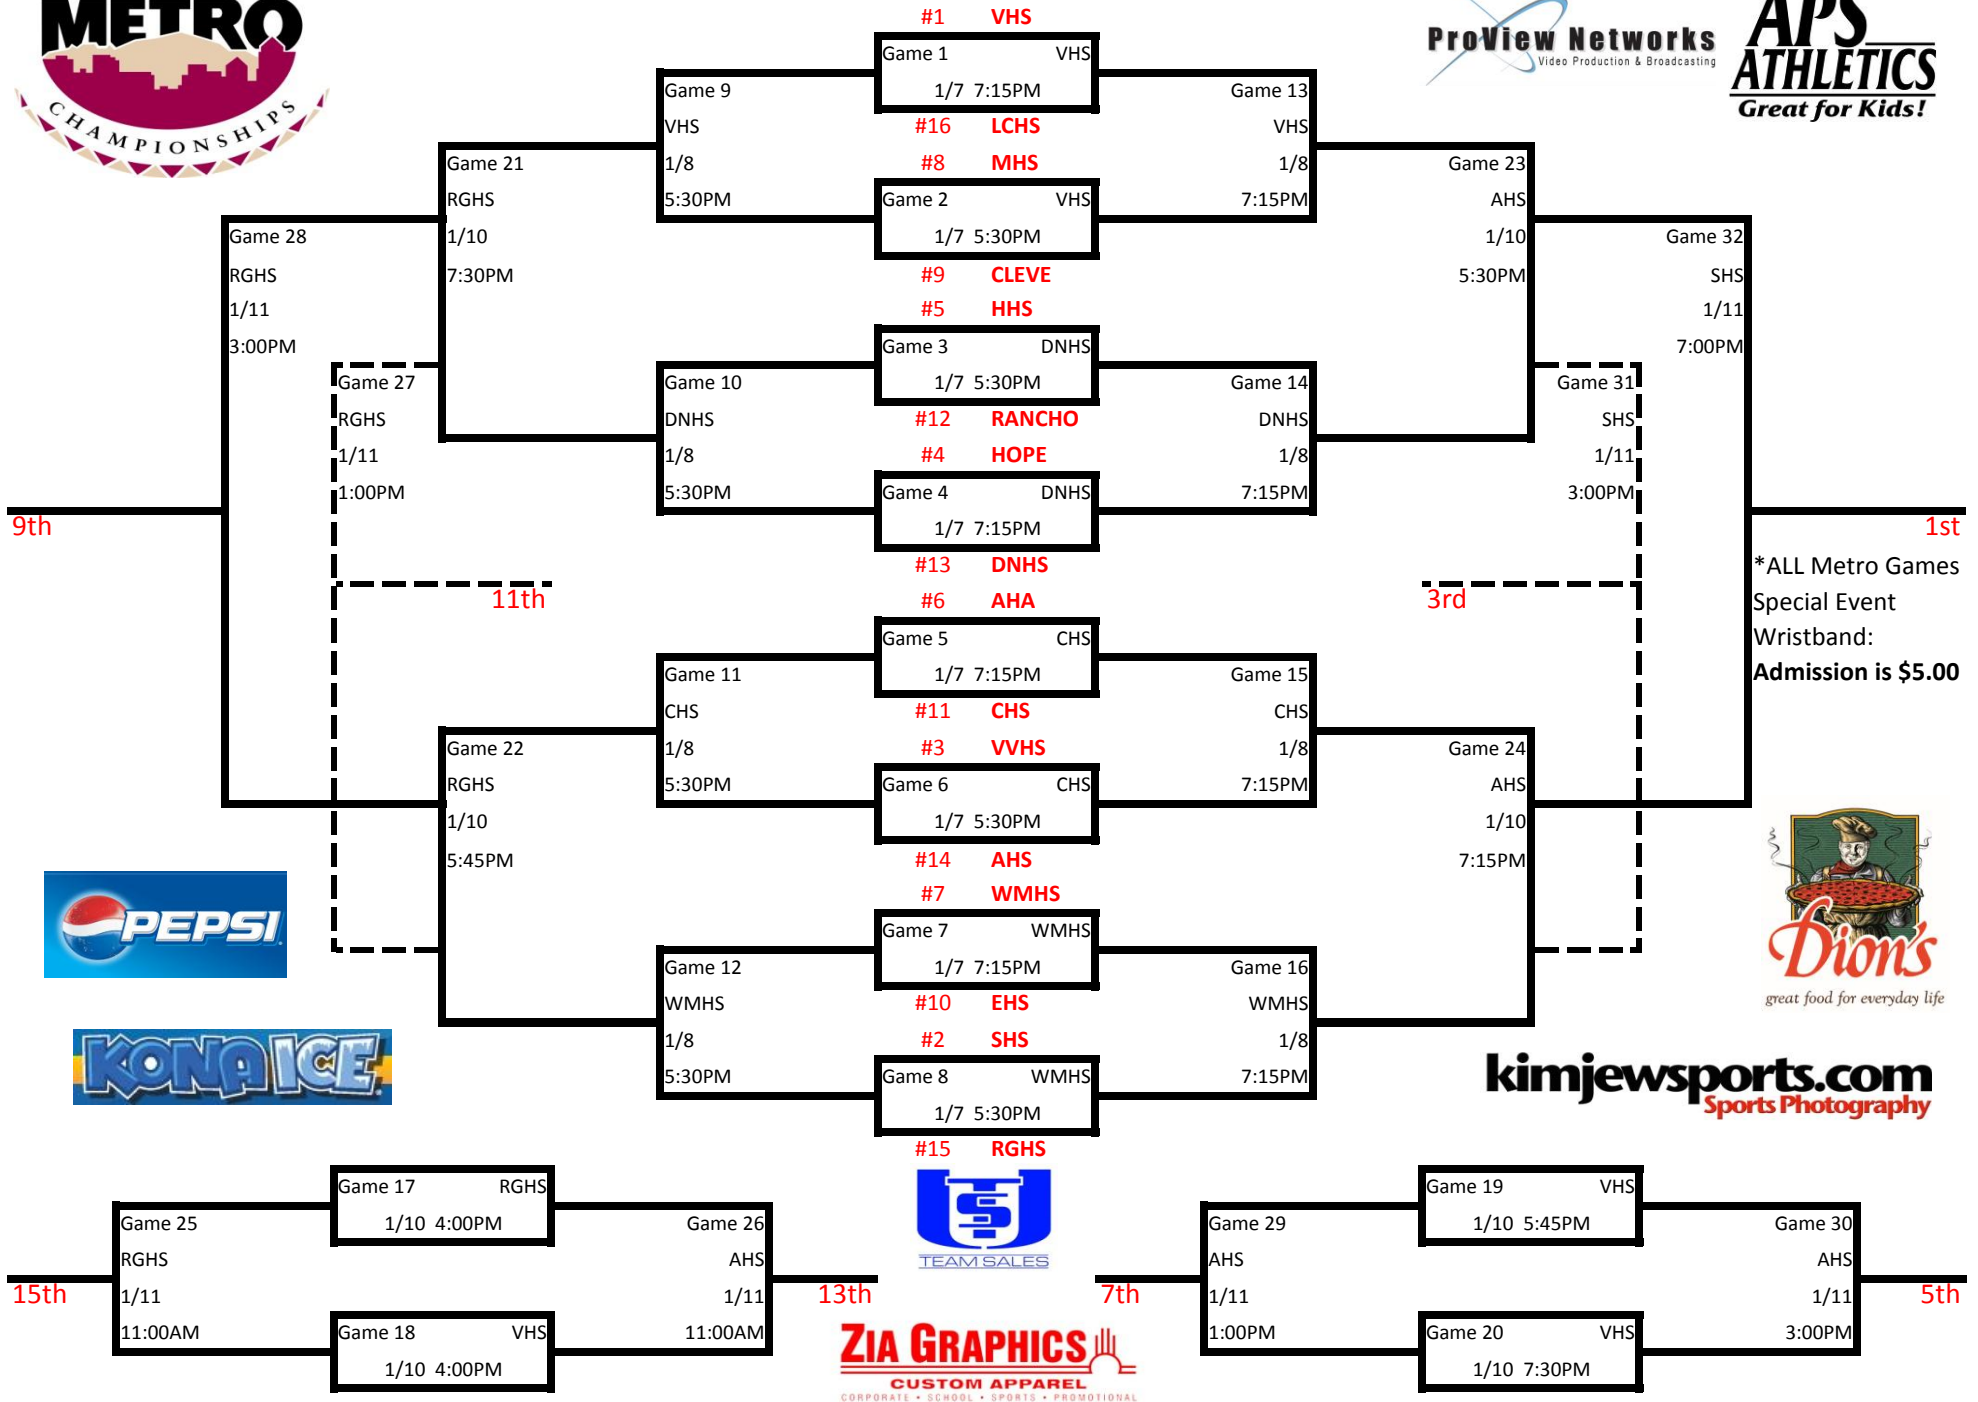

2013-2014 Metro Boys Basketball Championships

*ALL Metro Games
Special Event
Wristband:
Admission is \$5.00

2013-2014 Metro Girls Basketball Championships

Game Number		Date	Boys Games				Game Number		Date	Girls Games			
			HOME	AWAY	Site	Time			HOME	AWAY	Site	Time	
1		1/7/2014	VHS	LCHS	VHS	7:15PM	1	1/7/2014	VVHS	WMHS	VVHS	7:15PM	
2		1/7/2014	MHS	CLEVE	VHS	5:30PM	2	1/7/2014	AHS	RANCHO	VVHS	5:30PM	
3		1/7/2014	HHS	RANCHO	DNHS	5:30PM	3	1/7/2014	CHS	DNHS	HHS	5:30PM	
4		1/7/2014	HOPE	DNHS	DNHS	7:15PM	4	1/7/2014	HOPE	HHS	HHS	7:15PM	
5		1/7/2014	AHA	CHS	CHS	7:15PM	5	1/7/2014	VHS	MHS	MHS	7:15PM	
6		1/7/2014	VVHS	AHS	CHS	5:30PM	6	1/7/2014	LCHS	RGHS	MHS	5:30PM	
7		1/7/2014	WMHS	EHS	WMHS	7:15PM	7	1/7/2014	SHS	CLEVE	AHA	5:30PM	
8		1/7/2014	SHS	RGHS	WMHS	5:30PM	8	1/7/2014	EHS	AHA	AHA	7:15PM	
9		1/8/2014			VHS	5:30PM	9	1/8/2014			VVHS	5:30PM	
10		1/8/2014			DNHS	5:30PM	10	1/8/2014			HHS	5:30PM	
11		1/8/2014			CHS	5:30PM	11	1/8/2014			MHS	5:30PM	
12		1/8/2014			WMHS	5:30PM	12	1/8/2014			AHA	5:30PM	
13		1/8/2014			VHS	7:15PM	13	1/8/2014			VVHS	7:15PM	
14		1/8/2014			DNHS	7:15PM	14	1/8/2014			HHS	7:15PM	
15		1/8/2014			CHS	7:15PM	15	1/8/2014			MHS	7:15PM	
16		1/8/2014			WMHS	7:15PM	16	1/8/2014			AHA	7:15PM	
17		1/10/2014			RGHS	4:00PM	17	1/10/2014			EHS	4:00PM	
18		1/10/2014			VHS	4:00PM	18	1/10/2014			LCHS	4:00PM	
19		1/10/2014			VHS	5:45PM	19	1/10/2014			LCHS	5:45PM	
20		1/10/2014			VHS	7:30PM	20	1/10/2014			LCHS	7:30PM	
21		1/10/2014			RGHS	7:30PM	21	1/10/2014			EHS	7:30PM	
22		1/10/2014			RGHS	5:45PM	22	1/10/2014			EHS	5:45PM	
23		1/10/2014			AHS	5:30PM	23	1/10/2014			SHS	5:30PM	
24		1/10/2014			AHS	7:15PM	24	1/10/2014			SHS	7:15PM	
25		1/11/2014			RGHS	11:00AM	25	1/11/2014			EHS	11:00AM	
26		1/11/2014			AHS	11:00AM	26	1/11/2014			LCHS	11:00AM	
27		1/11/2014			RGHS	1:00PM	27	1/11/2014			EHS	1:00PM	
28		1/11/2014			RGHS	3:00PM	28	1/11/2014			EHS	3:00pm	
29		1/11/2014			AHS	1:00PM	29	1/11/2014			LCHS	1:00PM	
30		1/11/2014			AHS	3:00PM	30	1/11/2014			LCHS	3:00PM	
31		1/11/2014			SHS	3:00PM	31	1/11/2014			SHS	1:00PM	
32		1/11/2014			SHS	7:00PM	32	1/11/2014			SHS	5:00PM	