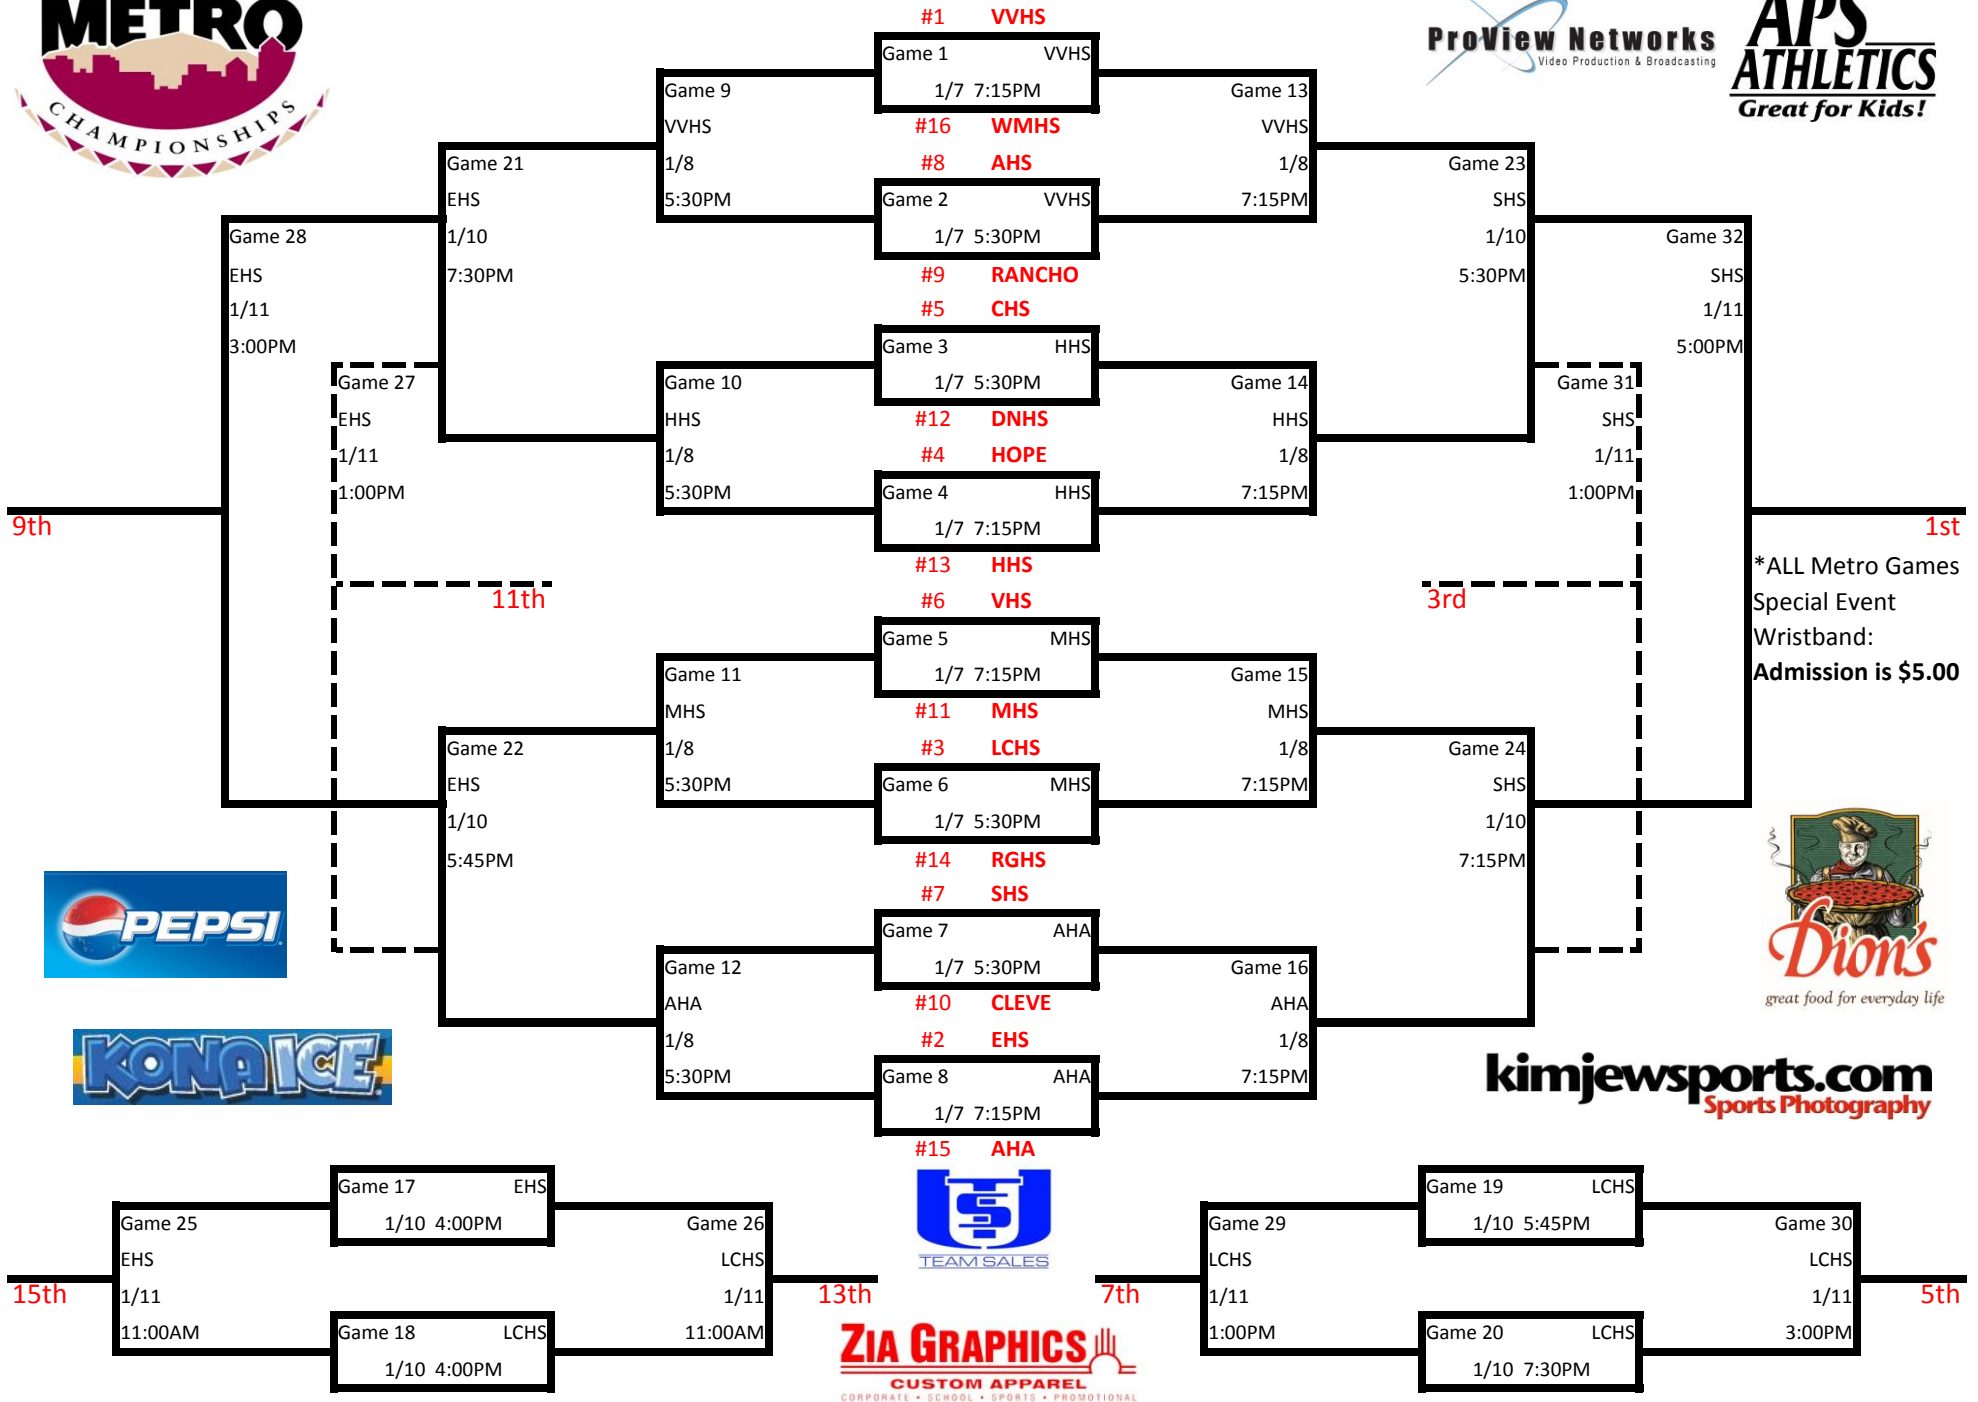

2013-2014 Metro Boys Basketball Championships

*ALL Metro Games
Special Event
Wristband:
Admission is \$5.00

2013-2014 Metro Girls Basketball Championships

Game Number		Date	Boys Games				Game Number		Date	Girls Games			
			HOME	AWAY	Site	Time			HOME	AWAY	Site	Time	
1		1/7/2014	VHS	LCHS	VHS	7:15PM	1	1/7/2014	VVHS	WMHS	VVHS	7:15PM	
2		1/7/2014	MHS	CLEVE	VHS	5:30PM	2	1/7/2014	AHS	RANCHO	VVHS	5:30PM	
3		1/7/2014	HHS	RANCHO	DNHS	5:30PM	3	1/7/2014	CHS	DNHS	HHS	5:30PM	
4		1/7/2014	HOPE	DNHS	DNHS	7:15PM	4	1/7/2014	HOPE	HHS	HHS	7:15PM	
5		1/7/2014	AHA	CHS	CHS	7:15PM	5	1/7/2014	VHS	MHS	MHS	7:15PM	
6		1/7/2014	VVHS	AHS	CHS	5:30PM	6	1/7/2014	LCHS	RGHS	MHS	5:30PM	
7		1/7/2014	WMHS	EHS	WMHS	7:15PM	7	1/7/2014	SHS	CLEVE	AHA	5:30PM	
8		1/7/2014	SHS	RGHS	WMHS	5:30PM	8	1/7/2014	EHS	AHA	AHA	7:15PM	
9		1/8/2014			VHS	5:30PM	9	1/8/2014			VVHS	5:30PM	
10		1/8/2014			DNHS	5:30PM	10	1/8/2014			HHS	5:30PM	
11		1/8/2014			CHS	5:30PM	11	1/8/2014			MHS	5:30PM	
12		1/8/2014			WMHS	5:30PM	12	1/8/2014			AHA	5:30PM	
13		1/8/2014			VHS	7:15PM	13	1/8/2014			VVHS	7:15PM	
14		1/8/2014			DNHS	7:15PM	14	1/8/2014			HHS	7:15PM	
15		1/8/2014			CHS	7:15PM	15	1/8/2014			MHS	7:15PM	
16		1/8/2014			WMHS	7:15PM	16	1/8/2014			AHA	7:15PM	
17		1/10/2014			RGHS	4:00PM	17	1/10/2014			EHS	4:00PM	
18		1/10/2014			VHS	4:00PM	18	1/10/2014			LCHS	4:00PM	
19		1/10/2014			VHS	5:45PM	19	1/10/2014			LCHS	5:45PM	
20		1/10/2014			VHS	7:30PM	20	1/10/2014			LCHS	7:30PM	
21		1/10/2014			RGHS	7:30PM	21	1/10/2014			EHS	7:30PM	
22		1/10/2014			RGHS	5:45PM	22	1/10/2014			EHS	5:45PM	
23		1/10/2014			AHS	5:30PM	23	1/10/2014			SHS	5:30PM	
24		1/10/2014			AHS	7:15PM	24	1/10/2014			SHS	7:15PM	
25		1/11/2014			RGHS	11:00AM	25	1/11/2014			EHS	11:00AM	
26		1/11/2014			AHS	11:00AM	26	1/11/2014			LCHS	11:00AM	
27		1/11/2014			RGHS	1:00PM	27	1/11/2014			EHS	1:00PM	
28		1/11/2014			RGHS	3:00PM	28	1/11/2014			EHS	3:00pm	
29		1/11/2014			AHS	1:00PM	29	1/11/2014			LCHS	1:00PM	
30		1/11/2014			AHS	3:00PM	30	1/11/2014			LCHS	3:00PM	
31		1/11/2014			SHS	3:00PM	31	1/11/2014			SHS	1:00PM	
32		1/11/2014			SHS	7:00PM	32	1/11/2014			SHS	5:00PM	